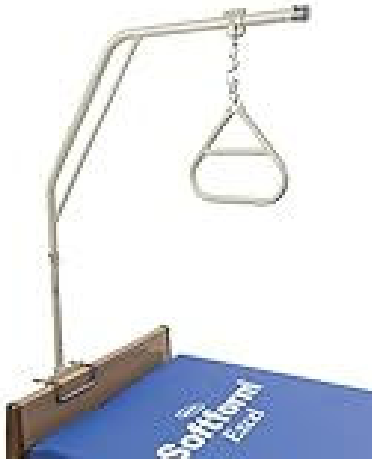

Elephant Feet

**Etac Turner
Max Load 150kg**

Transfer Boards

Doorbells

Cot Sides

Bumper Pads

Raisable Toilet Seat

Raisable Toilet Seat Frame

Door Alarms

Fire Alarm Pillow vibrators

Baby Gates

Baby Listeners

Mobile Hoist

Voyage Hoist Unit

Arjo Carendo Powered Tilting Shower Chair
Max Load 136kg

Cefndy Shower Chair
Max Load 165kg

Freeway Shower Chair High Back
Max Load 200kg

Freeway Shower Chair Short Back
Max Load 200kg

Chiltern Shower Chair
Max Load 200kg

Raz tilt in Space Shower Chair (Small)
Max Load 113kg

Shower Trolley Fixed
Max Load 130kg

Shower Trolley Raisable and Sit Up
Max Load 200kg

Medical Fridge

Safe Place

Bed Lifting Pole

Night Light

Perching Stool – with back

Perching Stool – no back

PLEASE LET US KNOW IF YOU REQUIRE ANY OF OUR EQUIPMENT DURING YOUR STAY. ITEMS ALLOCATED ON A FIRST COME FIRST SERVED BASIS